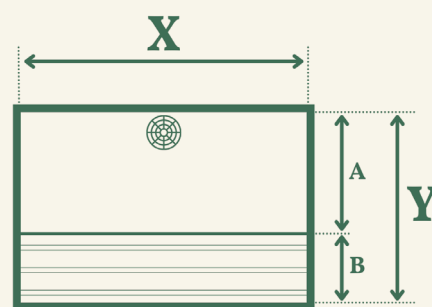

Sa Talaia

M

X = 35 cm
Y = 45 cm
A = 27 cm
B = 18 cm
Z = 24 cm

L

X = 45 cm
Y = 45 cm
A = 27 cm
B = 18 cm
Z = 24 cm

*Interior measurements | *Binnenmaten