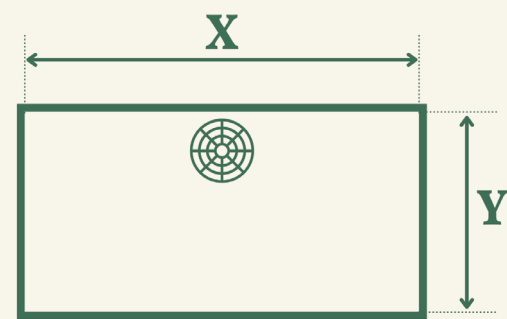

Sa Caleta

S

X = 40 cm
Y = 37 cm
Z = 18 cm

M

X = 50 cm
Y = 37 cm
Z = 18 cm

L

X = 60 cm
Y = 37 cm
Z = 18 cm

XL

X = 70 cm
Y = 37 cm
Z = 18 cm

*Interior measurements | *Binnenmaten

Vadella

**Possibly the most useful sink in Ibiza series.
Thanks to its two basins, this model is very
versatile without compromising the design of
your kitchen.**

L

X = 95 cm
A = 44,5 cm
Y = 37 cm
B = 6 cm
Z = 18 cm

*Interior measurements | *Binnenmaten

Portitxol

Portitxol represents everyday comfort. Designed for functional kitchens, without missing yhe on design. The space in one side is the perfect support for drying crockery or for more washing up area.

Portitxol

M

X = 75 cm
A = 40 cm
Y = 37 cm
B = 35 cm
Z = 18 cm

L

X = 85 cm
A = 50 cm
Y = 37 cm
B = 35 cm
Z = 18 cm

*Interior measurements | *Binnenmaten

Saladeta

The Saladeta model offers elegance and discretion. It has a surface below worktop level that allows a retractable tap to be fitted and concealed under the worktop. Definitely a clean and sophisticated design.