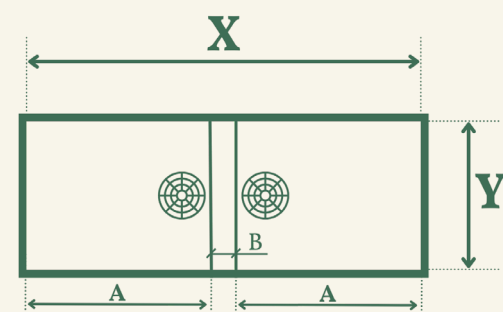

Sa Caleta

S

X = 40 cm
Y = 37 cm
Z = 18 cm

M

X = 50 cm
Y = 37 cm
Z = 18 cm

L

X = 60 cm
Y = 37 cm
Z = 18 cm

XL

Misschien wel het meest praktische model van de Ibiza-serie. Dankzij de twee spoelbakken is dit model zeer veelzijdig zonder afbreuk te doen aan het ontwerp van uw keuken.

Vadella

M

X = 70 cm
A = 32 cm
Y = 37 cm
B = 6 cm
Z = 18 cm

L

X = 95 cm
A = 44,5 cm
Y = 37 cm
B = 6 cm
Z = 18 cm

*Interior measurements | *Binnenmaten

Portitxol

Portitxol represents everyday comfort. Designed for functional kitchens, without missing yhe on design. The space in one side is the perfect support for drying crockery or for more washing up area.

Portitxol

M

X = 75 cm
A = 40 cm
Y = 37 cm
B = 35 cm
Z = 18 cm

L

X = 85 cm
A = 50 cm
Y = 37 cm
B = 35 cm
Z = 18 cm

*Interior measurements | *Binnenmaten

Saladeta

The Saladeta model offers elegance and discretion. It has a surface below worktop level that allows a retractable tap to be fitted and concealed under the worktop. Definitely a clean and sophisticated design.