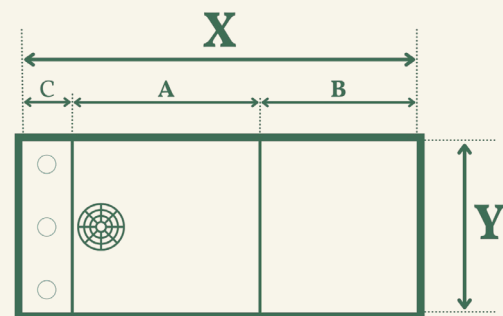

Portitxol

M

X = 75 cm
A = 40 cm
Y = 37 cm
B = 35 cm
Z = 18 cm

L

X = 85 cm
A = 50 cm
Y = 37 cm
B = 35 cm
Z = 18 cm

*Interior measurements | *Binnenmaten

Saladeta

The Saladeta model offers elegance and discretion. It has a surface below worktop level that allows a retractable tap to be fitted and concealed under the worktop. Definitely a clean and sophisticated design.

Saladeta

M

X = 50 cm
Y = 46 cm
A = 34 cm
B = 12 cm
Z = 18 cm

L

X = 60 cm
Y = 46 cm
A = 34 cm
B = 12 cm
Z = 18 cm

*Interior measurements | *Binnenmaten

Martina

The confort of Portitxol and the elegance of Saladeta come together in the Martina model. It is a winning combination that offers the possibility of hiding the tap under the worktop and the functionality of the lateral space.

Het comfort van Portitxol en de elegantie van Saladeta dokomen samen in het Martina-model. Het is een perfecte combinatie die de mogelijkheid biedt om de kraan onder het aanrecht te verbergen samen met de functionaliteit van de extra zijruimte.

Martina

M

X = 82 cm
A = 35 cm
Y = 37 cm
B = 35 cm
C = 12 cm
Z = 18 cm

L

X = 92 cm
A = 45 cm
Y = 37 cm
B = 35 cm
C = 12 cm
Z = 18 cm

*Interior measurements | *Medidas interiores

Sa Talaia

Sa Talaia is a model designed for the washing machine room. Its inclined plane with side rail (optional) makes it very comfortable and practical for domestic tasks.